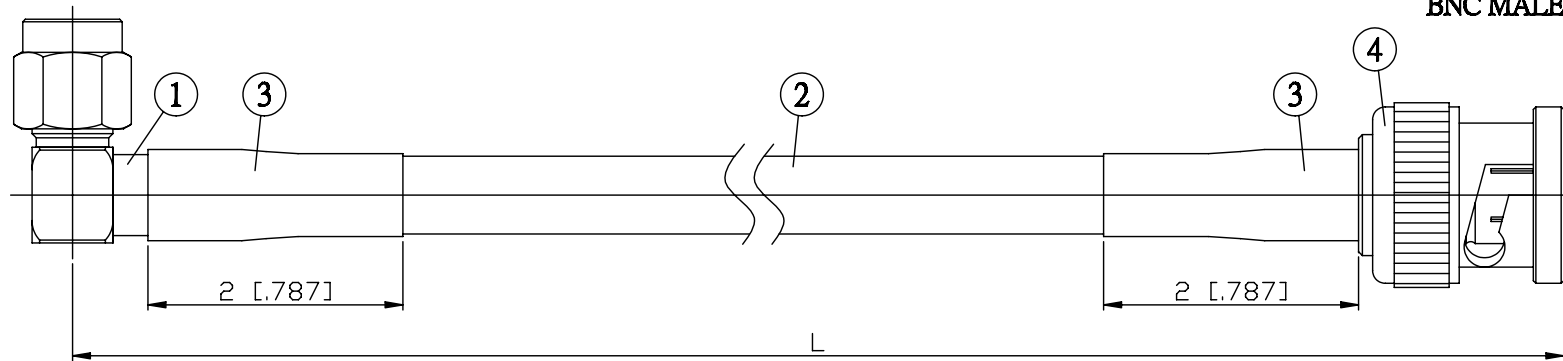

NO.	COMPONENTS	IMPEDANCE
1	SMA MALE RIGHT ANGLE	50 OHM
2	JBY240	50 OHM
3	HEAT SHRINKING TUBE	
4	BNC MALE	50 OHM

SMA MALE  
RIGHT ANGLE

BNC MALE

JYE BAO P/N	L CM (INCH)
A39B30-L240-15	15 (5.906)
A39B30-L240-30	30 (11.811)
A39B30-L240-50	50 (19.685)
A39B30-L240-100	100 (39.370)
A39B30-L240-150	150 (59.055)
A39B30-L240-200	200 (78.740)
A39B30-L240-XXX	CUSTOM LENGTH IN CM

LENGTH TOLERANCE IS ±1.5% OR ±10MM, WHICHEVER IS GREATER.	<b>JYE BAO CO., LTD.</b> TAIPEI TAIWAN
	DESCRIPTION CABLE ASSEMBLY SMA PLUG R/A TO BNC PLUG
	JYE BAO DRAWING NO. A39B30-L240-XXX