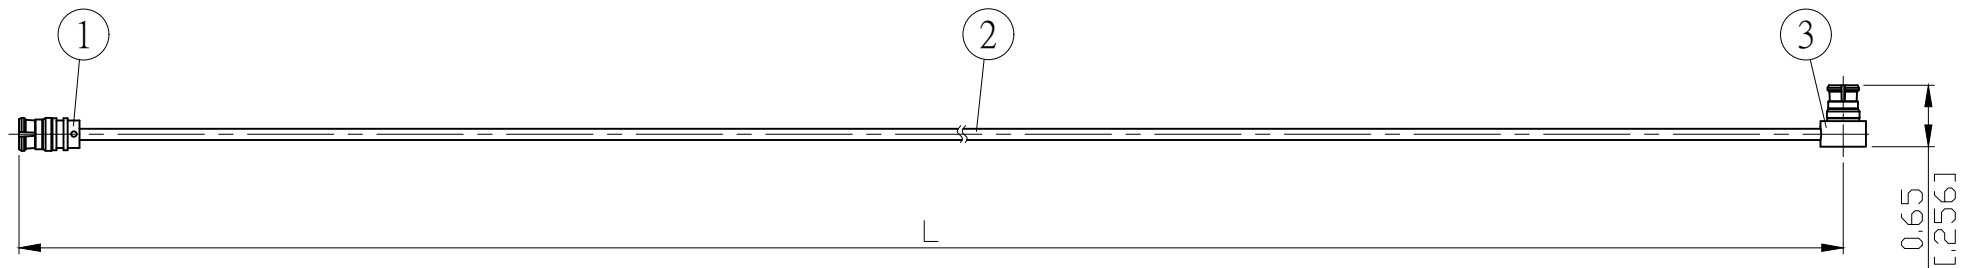

NO.	COMPONENTS	IMPEDANCE
1	SMP FEMALE	50 OHM
2	.047" HANDBENDABLE CABLE (= JYEBAO P/N .047SRF-W-P-50)	50 OHM
3	SMP FEMALE RIGHT ANGLE	50 OHM

REVISION			
REV.	DESCRIPTION	DATE	APPROVED
-	INITIAL RELEASE	2022/03/22	

SMP FEMALE

SMP FEMALE
RIGHT ANGLE

JYE BAO P/N	Freq. (GHz)	Max. Return Loss	L CM (INCH)	L1 M (MM)
P80P89-47S-18GXXX	18	-16.5dB	50 (19.685)	0.498 (497.5)
			100 (39.370)	0.998 (997.5)
			150 (59.055)	1.498 (1497.5)
			200 (78.740)	1.998 (1997.5)
			CUSTOM LENGTH IN CM	- - -

					LENGTH TOLERANCE IS ±1.5% OR ±10MM, WHICHEVER IS GREATER.	STANDARD	REV -	UNIT CM(INCH)	JYE BAO CO., LTD. TAIPEI TAIWAN
						APPROVED	DATE		
						CHECKED	DATE		
						DRAWING <i>Albert</i>	DATE		
3	SMP8300-9047	SMP JACK R/A	1	EA					
2	.047SRF-W-P-50	CABLE	SEE TABLE L1	M					
1	SMP8300-0047	SMP JACK	1	EA					
NO.	PARTS NO.	DESCRIPTION	Q'TY	U/M					
					DESCRIPTION			CABLE ASSEMBLY SMP JACK TO SMP JACK R/A	
					JYE BAO DRAWING NO.			P80P89-47S-18GXXX	